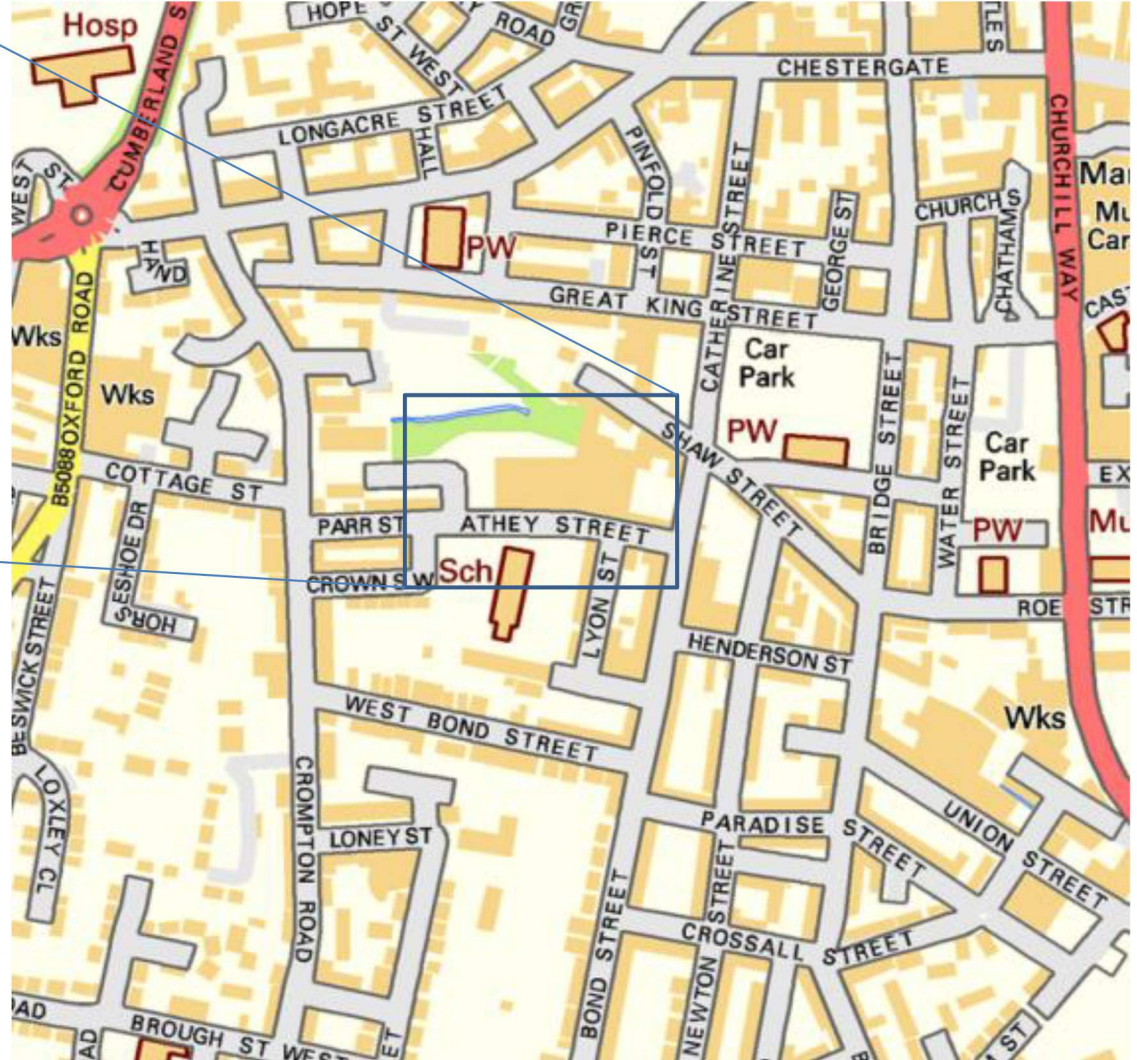

LUMENTIUM

IN PARTNERSHIP WITH APEX.CO.UK

Summit House
Athey Street
Macclesfield
SK11 6QU

t: 01625 429370