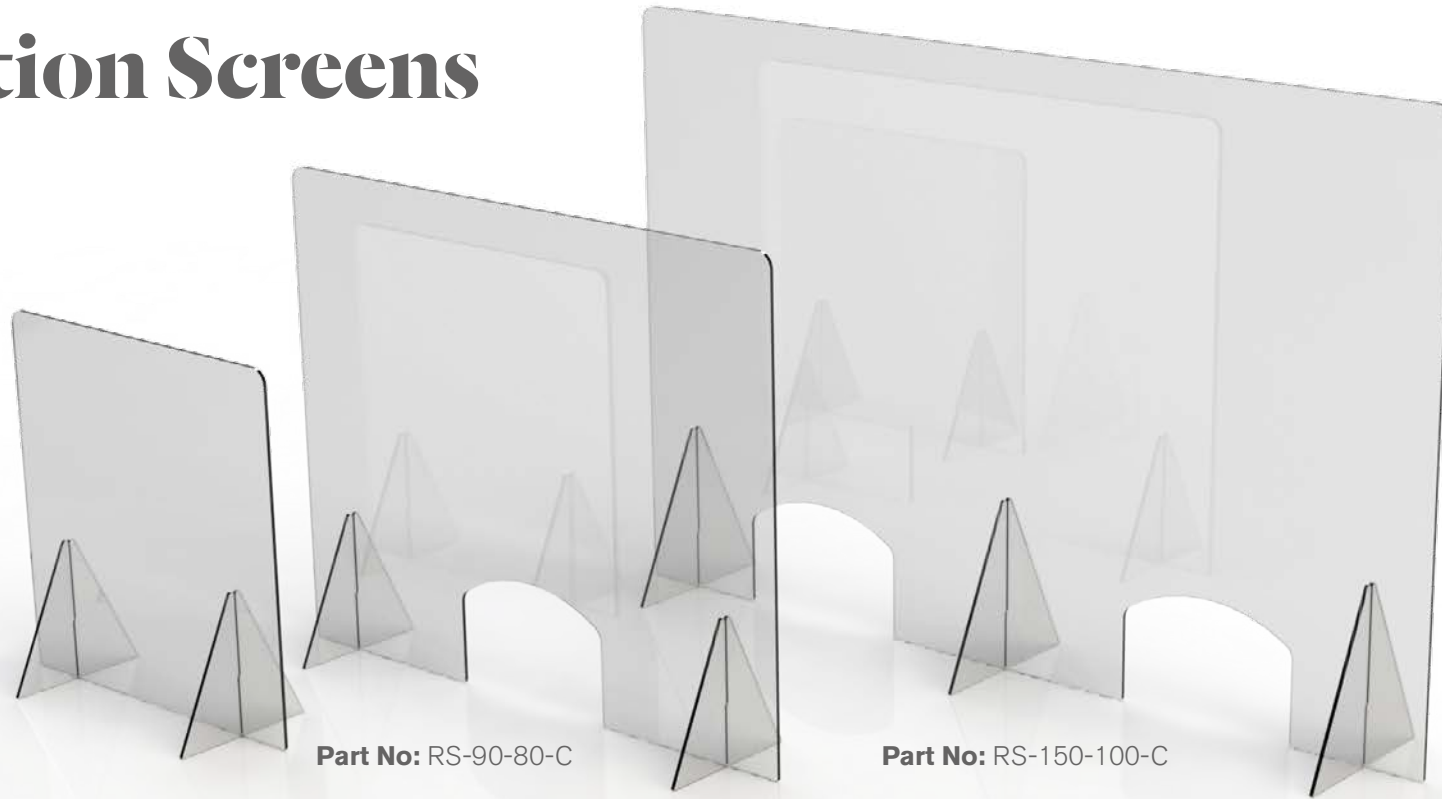

Reception Screens

Part No: RS-60-60-B

Part No: RS-90-80-C

Part No: RS-150-100-C

Please see **p.g. 4** for full size range.

Manufactured using transparent perspex panels, all our screens are specially-engineered to withstand high levels of usage whilst retaining all of their protective capabilities, functionality and aesthetic appeal. To ensure easy installation regardless of the environment in question or the availability of specialist equipment, each screen system is built simply by slotting one panel directly into another. This not only allows for a completely tool-free assembly but also means that screens can be transported in flat-pack, thereby reducing delivery costs.