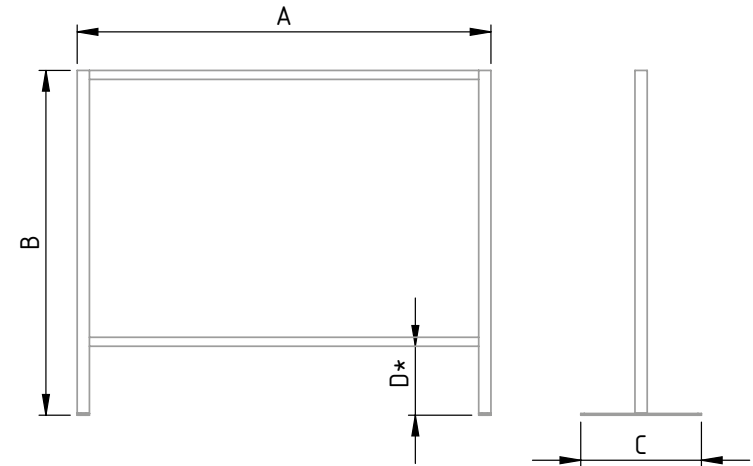

For more information and enquiries, please contact:

mail@apex.co.uk
01625 429370

Below screen sizes are available with apertures (C) or as a solid panel (B)

		Screen Height mm (B)				Feet Centres mm (C)	No. of Apertures	No. of Feet
		600	700	800	1000			
Screen Width mm (A)	600	RS-60-60-(C or B)	•	•	•	400	1	2
	700	RS-70-60-(C or B)	RS-70-70-(C or B)	•	•	500	1	2
	800	RS-80-60-(C or B)	RS-80-70-(C or B)	RS-80-80-(C or B)	RS-80-100-(C or B)	600	1	2
	900	RS-90-60-(C or B)	RS-90-70-(C or B)	RS-90-80-(C or B)	RS-90-100-(C or B)	700	1	2
	1000	RS-100-60-(C or B)	RS-100-70-(C or B)	RS-100-80-(C or B)	RS-100-100-(C or B)	800	1	2
	1200	RS-120-60-(C or B)	RS-120-70-(C or B)	RS-120-80-(C or B)	RS-120-100-(C or B)	1000	1	2
	1500*	RS-150-60-(C or B)	RS-150-70-(C or B)	RS-150-80-(C or B)	RS-150-100-(C or B)	650	2	3
Foot Depth mm (D)		250	250	250	300	Large Screen 2000 w X 750mm h		
Foot Height mm (E)		235	235	235	300			

Please Note: Prices are all ex VAT and delivery.

Screen Sizes & Prices

Reception

UBS-100x100
Counter Top

ST5.1-180x120
Free-standing

UBQT

Modular System Screens

Keep your distance with your clients. Clear Hygiene Barriers made of acrylic and aluminium will help to keep a distance and protect from any particles in the air. They can be placed next to each other to cover wider desks or cashiers. The height of the clear panel can be adjusted easily by sliding in the vertical profiles.

Counter Top

Feet can be fixed down by screws, Velcro or high bond tape.

		Screen Width mm (A)		
		800	1000	1200
Screen Height mm (B)	900	UBS-80x90	UBS-100x90	UBS-120x90
	1000	UBS-80x100	UBS-100x100	UBS-120x100
	1200	UBS-80x120	UBS-100x120	UBS-120x120
Foot Depth mm (C)		300	300	300
Aperture Height (D)		200	200	200

Free-standing Screens

FREE-ST5.1

FREE-ST6.1

		Screen Width mm (B)		
		800	1000	1200
Screen Height mm (A)	1800	FREE-ST5.1-180X80	FREE-ST5.1-180X100	FREE-ST5.1-180X120
	2000	FREE-ST5.1-200X80	FREE-ST5.1-200X100	FREE-ST5.1-200X120
Foot Depth mm (D)		500	500	500