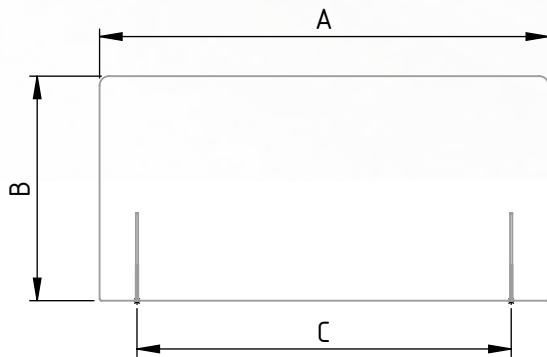

Reception Screens

Part No: RS-150-100-C

Please see **p.g. 4** for full size range.