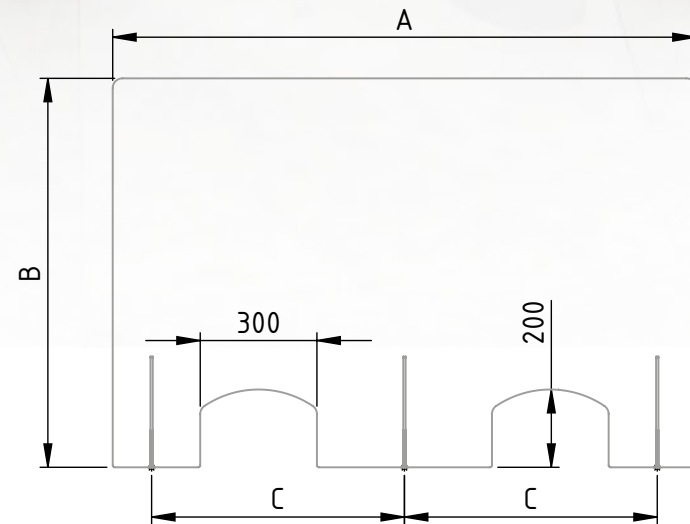

Part No: RS-150-100-C