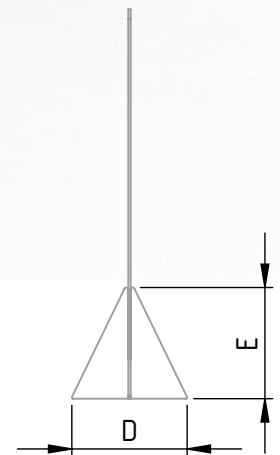

Reception Screens

Part No: RS-60-60-B

Part No: RS-90-80-C

Part No: RS-150-100-C

Please see **p.g. 4** for full size range.

Manufactured using transparent perspex panels, all our screens are specially-engineered to withstand high levels of usage whilst retaining all of their protective capabilities, functionality and aesthetic appeal. To ensure easy installation regardless of the environment in question or the availability of specialist equipment, each screen system is built simply by slotting one panel directly into another. This not only allows for a completely tool-free assembly but also means that screens can be transported in flat-pack, thereby reducing delivery costs.

For more information and enquiries, please contact:

mail@apex.co.uk
01625 429370

Below screen sizes are available with apertures (C) or as a solid panel (B)

		Screen Height mm (B)				Feet Centres mm (C)	No. of Apertures	No. of Feet
		600	700	800	1000			
Screen Width mm (A)	600	RS-60-60-(C or B)	•	•	•	400	1	2
	700	RS-70-60-(C or B)	RS-70-70-(C or B)	•	•	500	1	2
	800	RS-80-60-(C or B)	RS-80-70-(C or B)	RS-80-80-(C or B)	RS-80-100-(C or B)	600	1	2
	900	RS-90-60-(C or B)	RS-90-70-(C or B)	RS-90-80-(C or B)	RS-90-100-(C or B)	700	1	2
	1000	RS-100-60-(C or B)	RS-100-70-(C or B)	RS-100-80-(C or B)	RS-100-100-(C or B)	800	1	2
	1200	RS-120-60-(C or B)	RS-120-70-(C or B)	RS-120-80-(C or B)	RS-120-100-(C or B)	1000	1	2
	1500*	RS-150-60-(C or B)	RS-150-70-(C or B)	RS-150-80-(C or B)	RS-150-100-(C or B)	650	2	3
Foot Depth mm (D)		250	250	250	300	Large Screen 2000 w X 750mm h		
Foot Height mm (E)		235	235	235	300			