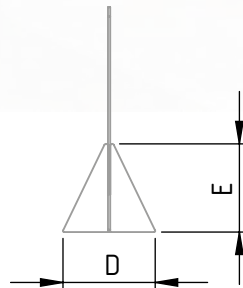

Reception Screens

Part No: RS-150-100-C

Please see **p.g. 4** for full size range.